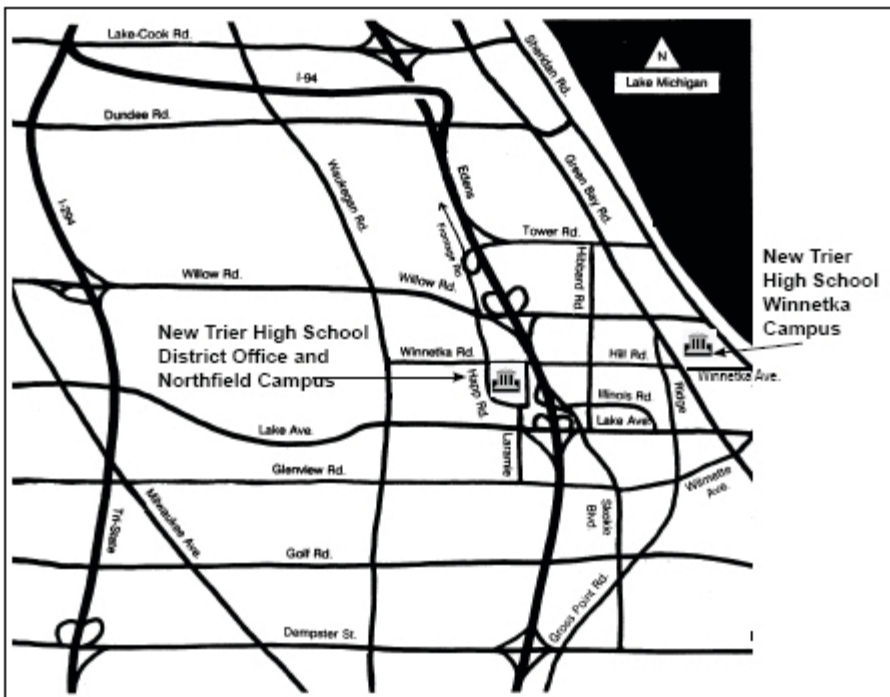

NEW TRIER TOWNSHIP HIGH SCHOOL DISTRICT 203

To commit minds to inquiry, hearts to compassion, and lives to the service of humanity.®

New Trier Township High School District 203 District Office

Dr. Paul Sally
SUPERINTENDENT

Henry S. Bangser
Administration Building
7 Happ Road, Bldg. A, 2nd Fl.
Northfield, Illinois 60093
847.448.7000

Northfield Campus

Paul M Waechtler
PRINCIPAL

7 Happ Road
Northfield, Illinois 60093
847.448.7000

From O'Hare Airport
I-294 north; Willow Road east
exit; east to Happ Road; south
to the campus.

From the South
(Downtown Chicago)
I-94 (Edens) north to Lake;
west to Laramie; north to
Illinois; curves north into Happ
Road to the campus.

From the North
I-94 (Illinois 41) to Tower
Road; east to Happ Road;
south to the campus.

From the West
I-294 (Tri-State Tollway); exit
east on Willow Road to Happ
Road. South on Happ to the
campus.

Winnetka Campus Denise Dubravec

PRINCIPAL
385 Winnetka Avenue
Winnetka, Illinois 60093
847.448.7000

From O'Hare Airport
I-294 north; Willow Road east
exit; east to Green Bay Road;
south to Winnetka Avenue;
east to the campus.

From the South
(Downtown Chicago)
I-94 (Edens) north to Willow
Road; east to Green Bay
Road; south to Winnetka
Avenue; east to the campus.

From the North
I-94 (Illinois 41) to Tower
Road; east to Green Bay
Road; south to Winnetka
Avenue; east to the campus.

From the West
I-294 (Tri-State Tollway); exit
east on Willow Road to Green
Bay Road; south
to Winnetka Avenue; east to
the campus.

*Parking is limited. Visitor
parking is in front of tennis
courts on Winnetka Avenue
and off of Woodland Avenue,
behind the campus.*