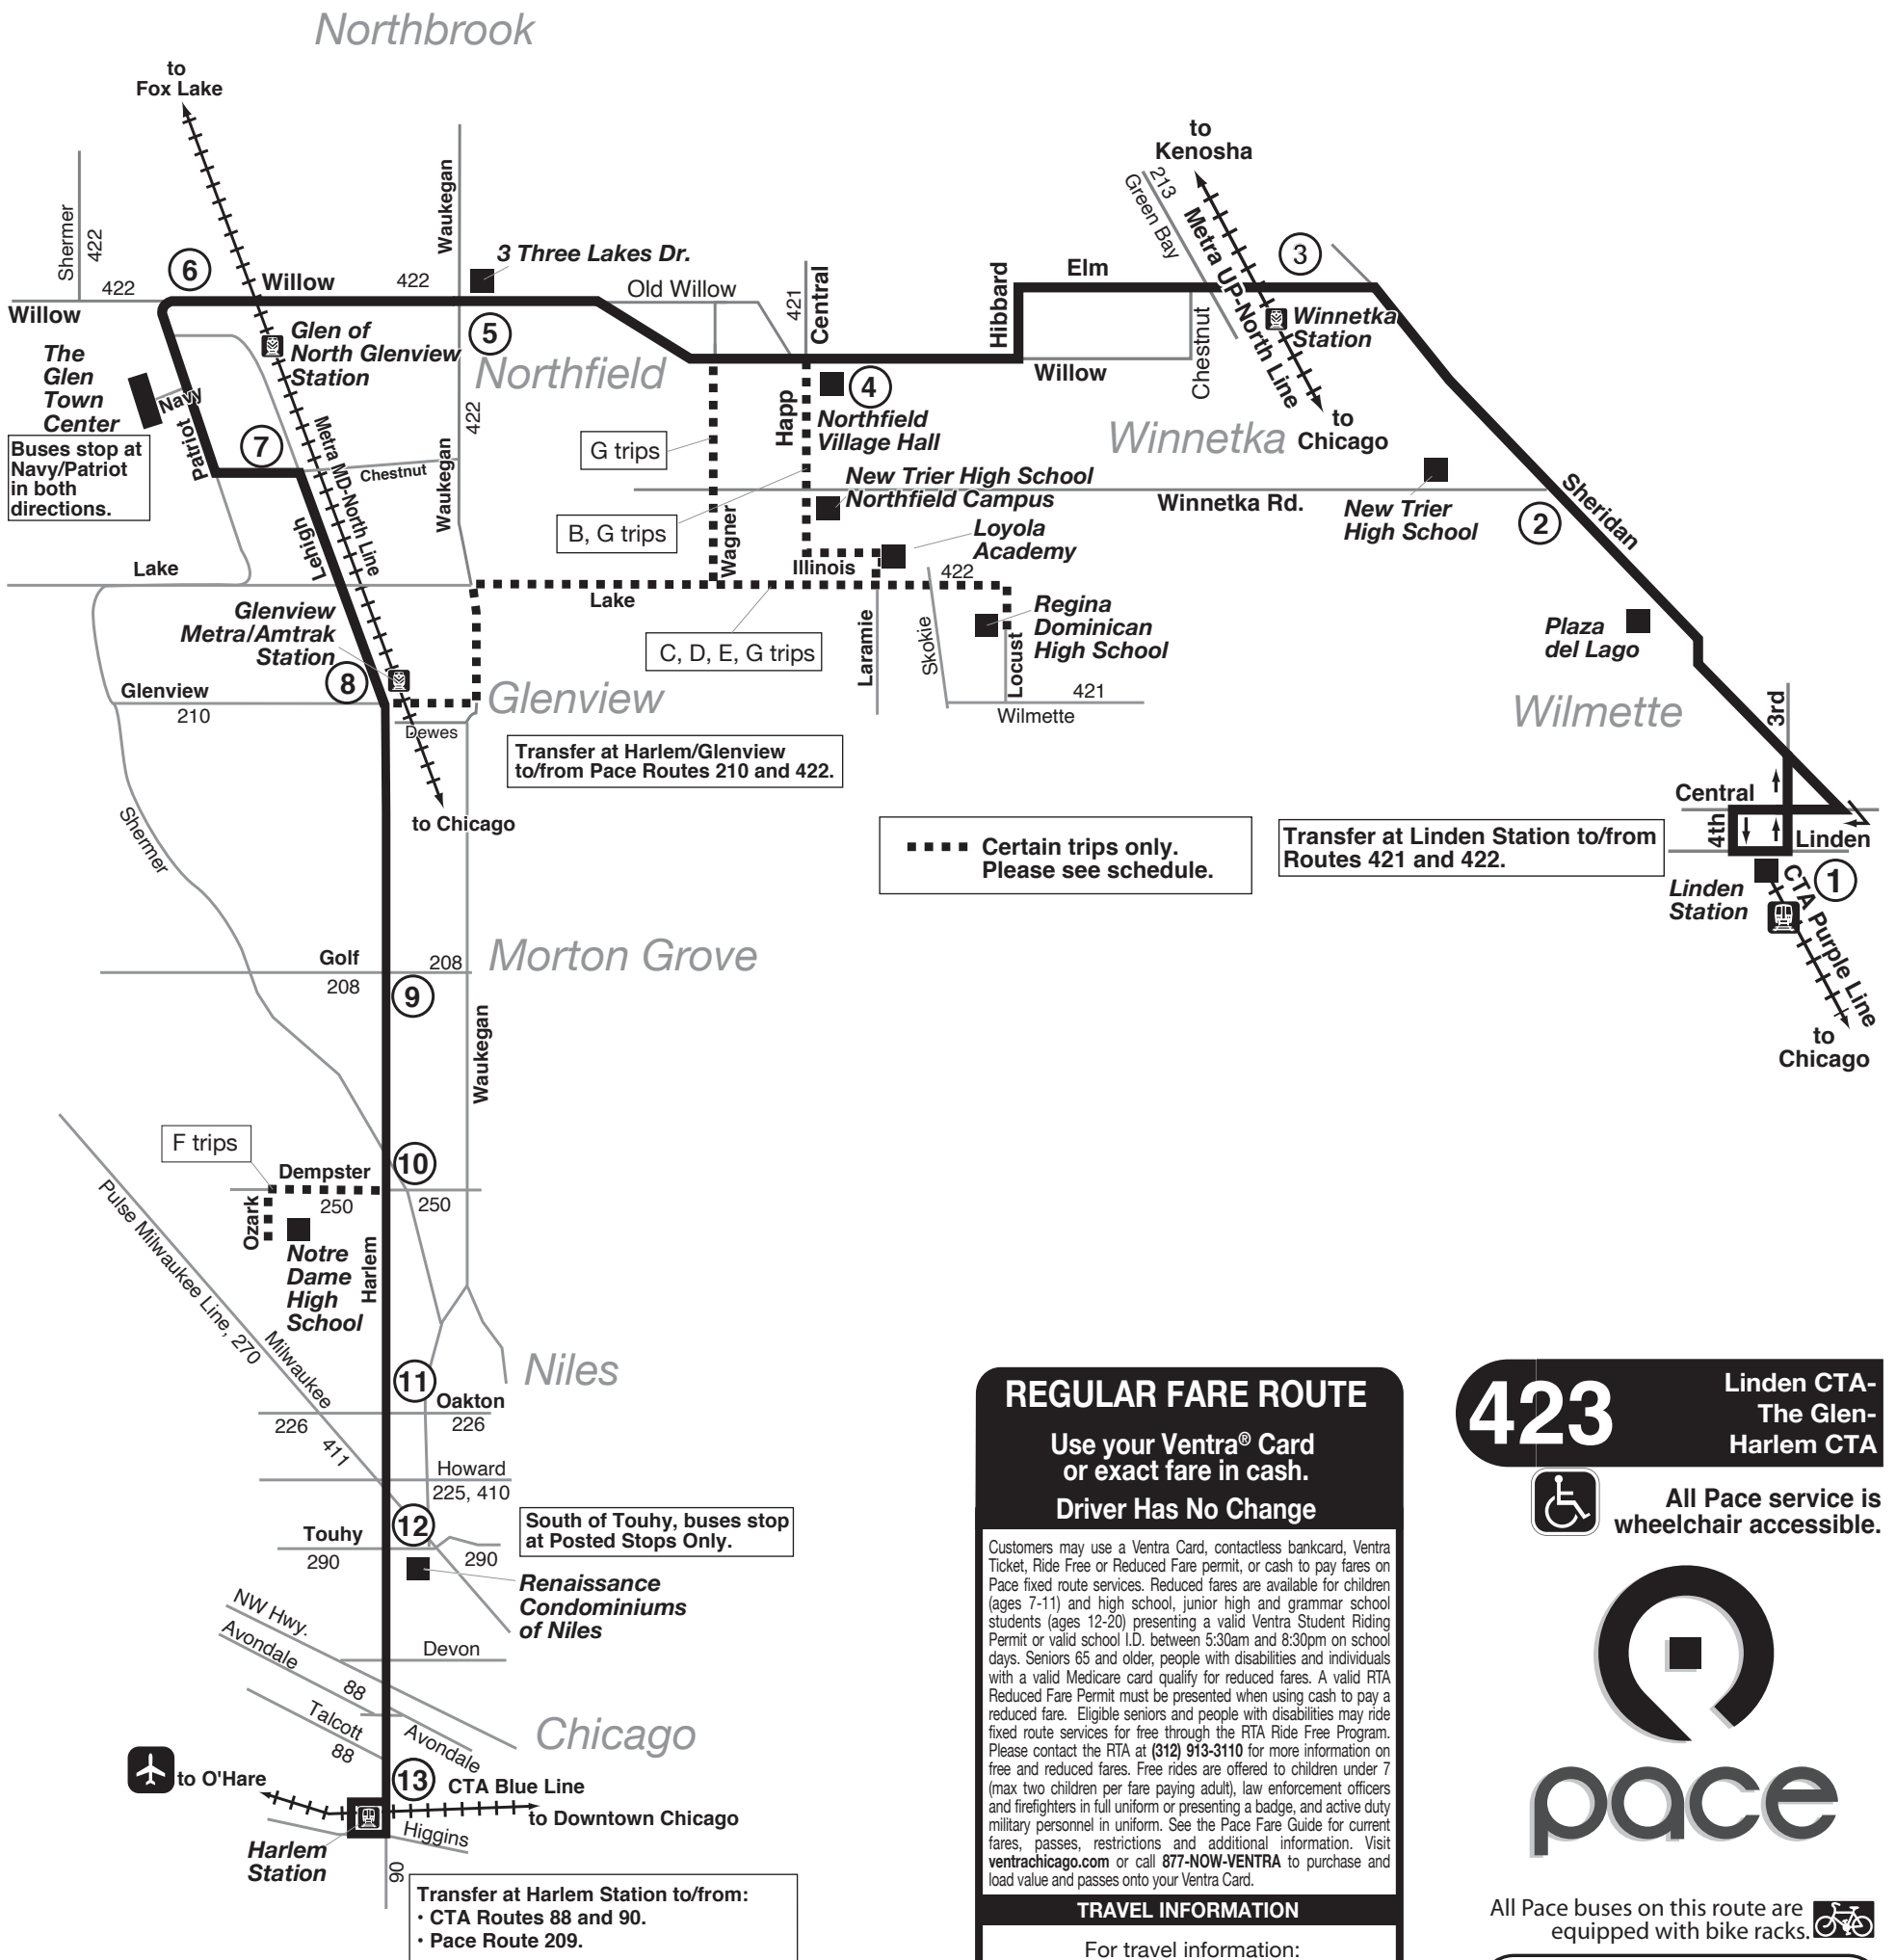

Route 423

Effective Date
August 9, 2021

REGULAR FARE ROUTE

Use your Ventra® Card
or exact fare in cash.
Driver Has No Change

Customers may use a Ventra Card, contactless bankcard, Ventra Ticket, Ride Free or Reduced Fare permit, or cash to pay fares on Pace fixed route services. Reduced fares are available for children (ages 7-11) and high school, junior high and grammar school students (ages 12-20) presenting a valid Ventra Student Riding Permit or valid school I.D. between 5:30am and 8:30pm on school days. Seniors 65 and older, people with disabilities and individuals with a valid Medicare card qualify for reduced fares. A valid RTA Reduced Fare Permit must be presented when using cash to pay a reduced fare. Eligible seniors and people with disabilities may ride fixed route services for free through the RTA Ride Free Program. Please contact the RTA at (312) 913-3110 for more information on free and reduced fares. Free rides are offered to children under 7 (max two children per fare paying adult), law enforcement officers and firefighters in full uniform or presenting a badge, and active duty military personnel in uniform. See the Pace Fare Guide for current fares, passes, restrictions and additional information. Visit ventrachicago.com or call 877-NOW-VENTRA to purchase and load value and passes onto your Ventra Card.

TRAVEL INFORMATION

For travel information:
RTA Travel Information Center
(312) 836-7000

For other information:
Pace Customer Relations
(847) 364-PACE (7223)

CARRIER INFORMATION

OPERATED BY: Pace North Shore
For lost and found call (847) 869-3878

Unless otherwise noted, bus will stop upon signal to driver at any intersection along the route where it is safe to do so.

423 Linden CTA- The Glen- Harlem CTA

All Pace service is wheelchair accessible.